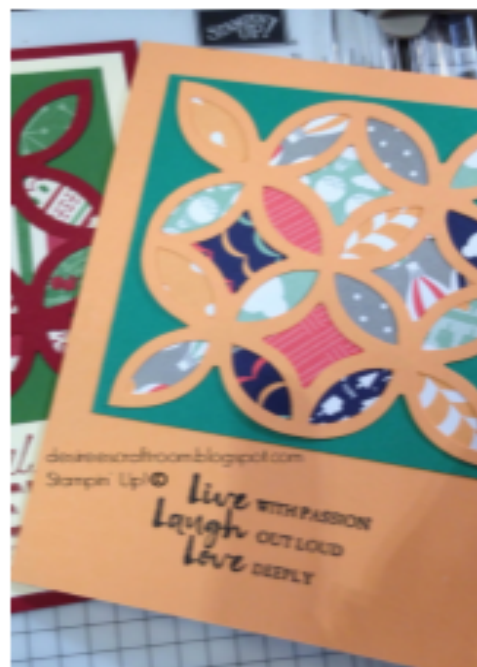

Branson
Community Center

201 Compton Dr.
Branson MO.