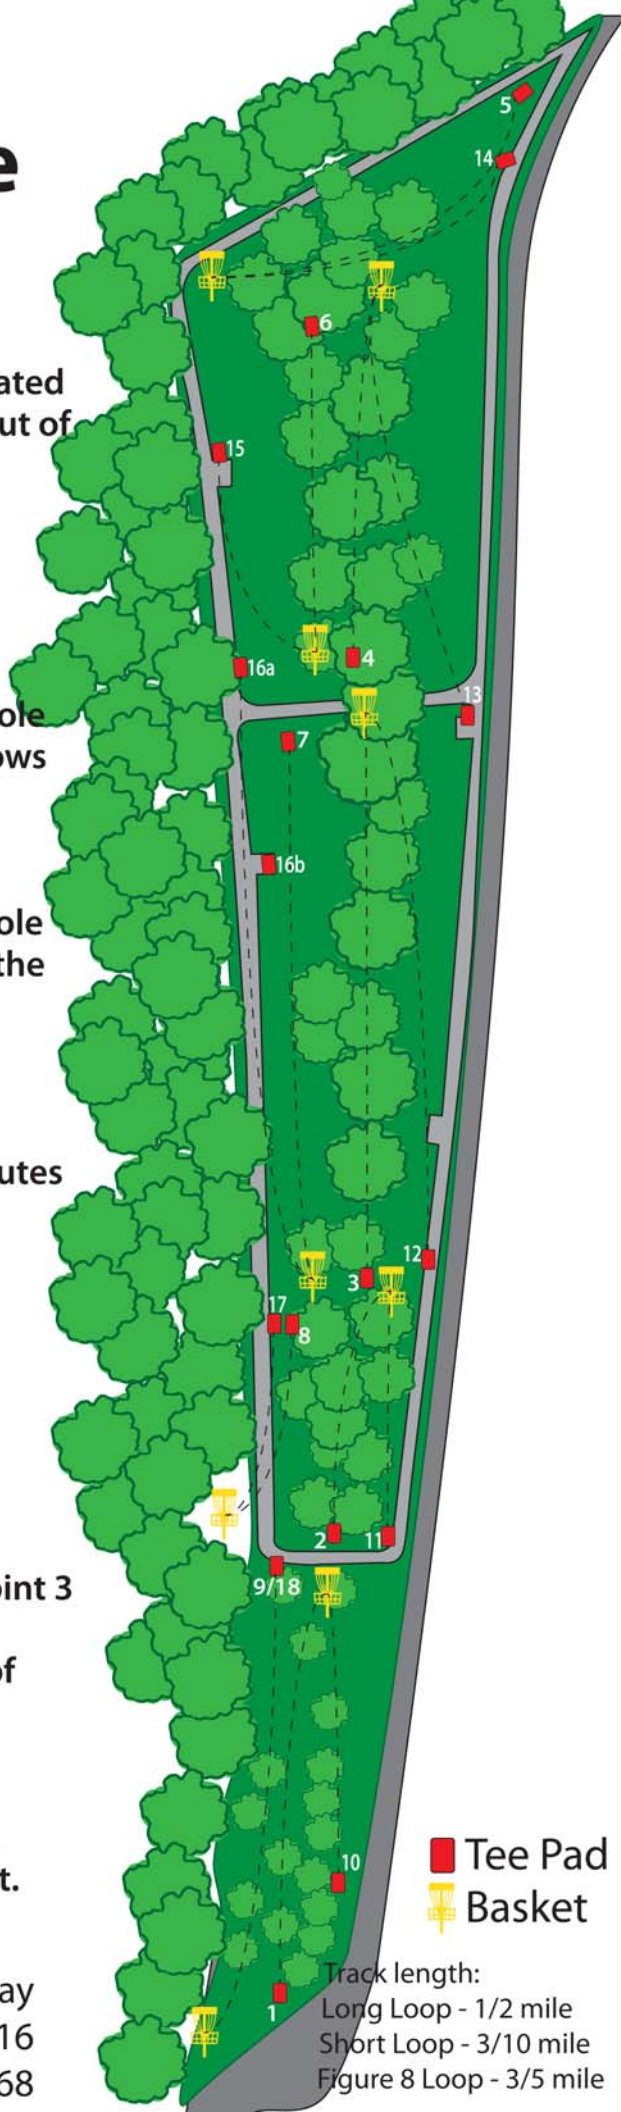

Track length:
Long Loop - 1/2 mile
Short Loop - 3/10 mile
Figure 8 Loop - 3/5 mile