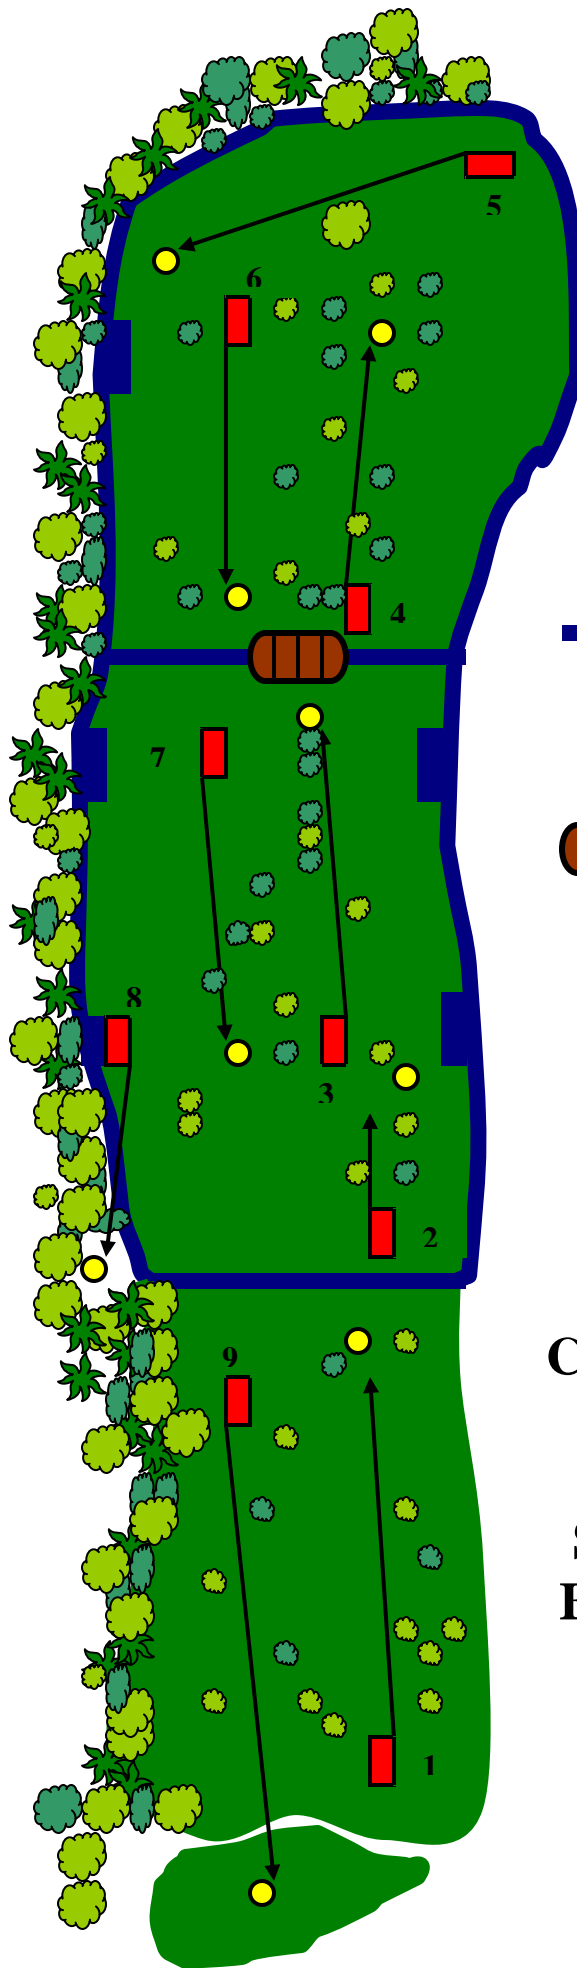

# Course Layout

## Disc Golf Course

-  Walking Track
-  Exercise Station
-  Bridge
-  Tee Pad
-  Basket

**Par 27**

**Course Length  
2706 Feet**

**Sunset Park  
Branson, MO**